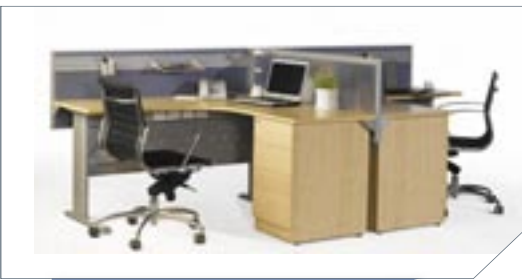

Z-3 PEPPERBELLS | Calls - Station series

Urbane. And, strapping.

Light to view.
Great to feel.

Svelte Outfit

Retaining the same superb functionality but minus the beefy perimeters.